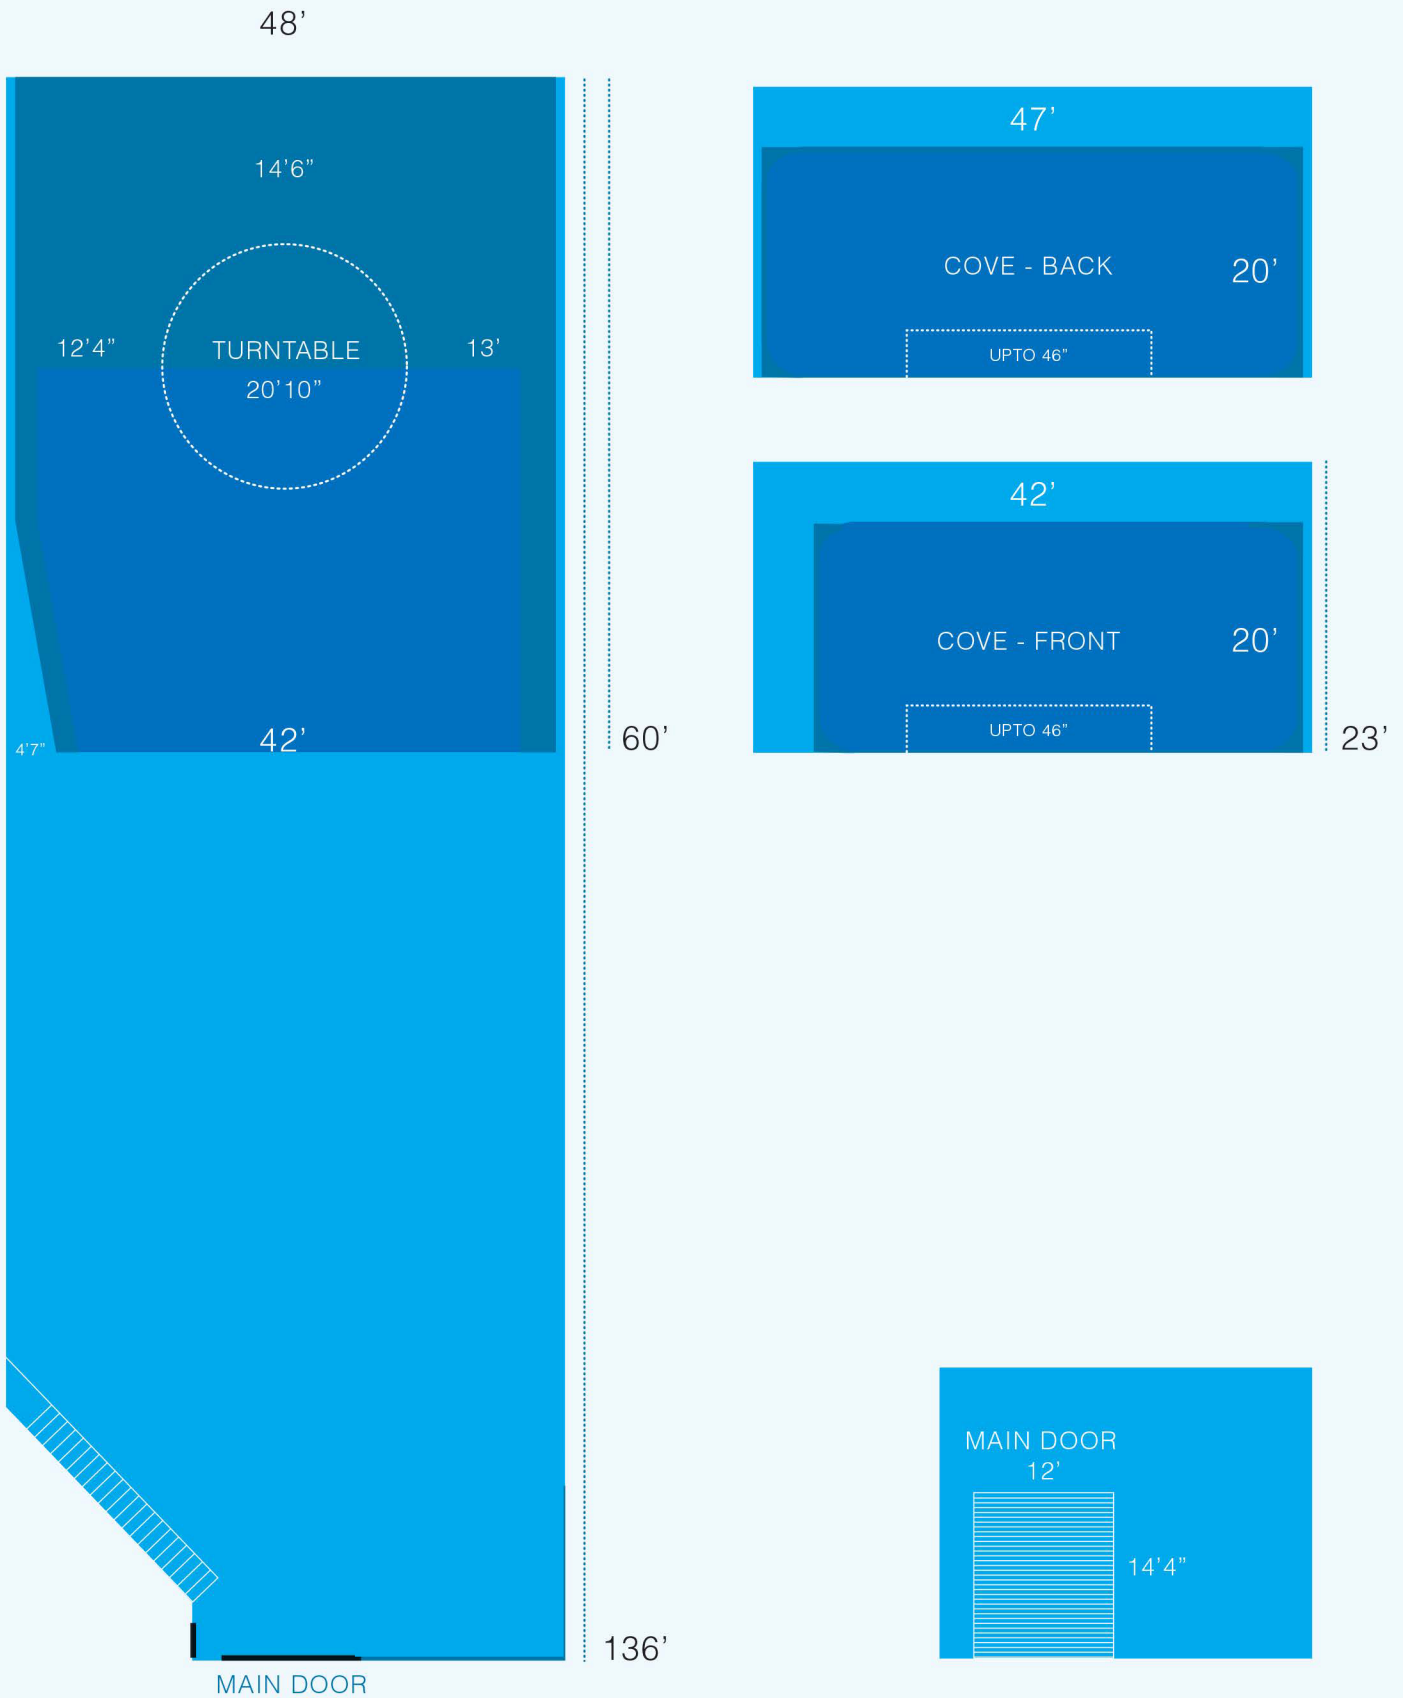

310.762.1360 • 20434 S. Santa Fe Ave. Long Beach, CA 90810

310.762.1360 • 20434 S. Santa Fe Ave. Long Beach, CA 90810

310.762.1360 • 20434 S. Santa Fe Ave. Long Beach, CA 90810

Stage 2 Features:

- 140'x50'x25'
- 3-Wall CYC
- DSL Access
- Rotating and Elevating Turntable
- Fisher Light Boxes and Flying Flats
- Full-Motion Gantry System
- Light Grid System

ZONE 5

LOADING DOCK

BACKLOT