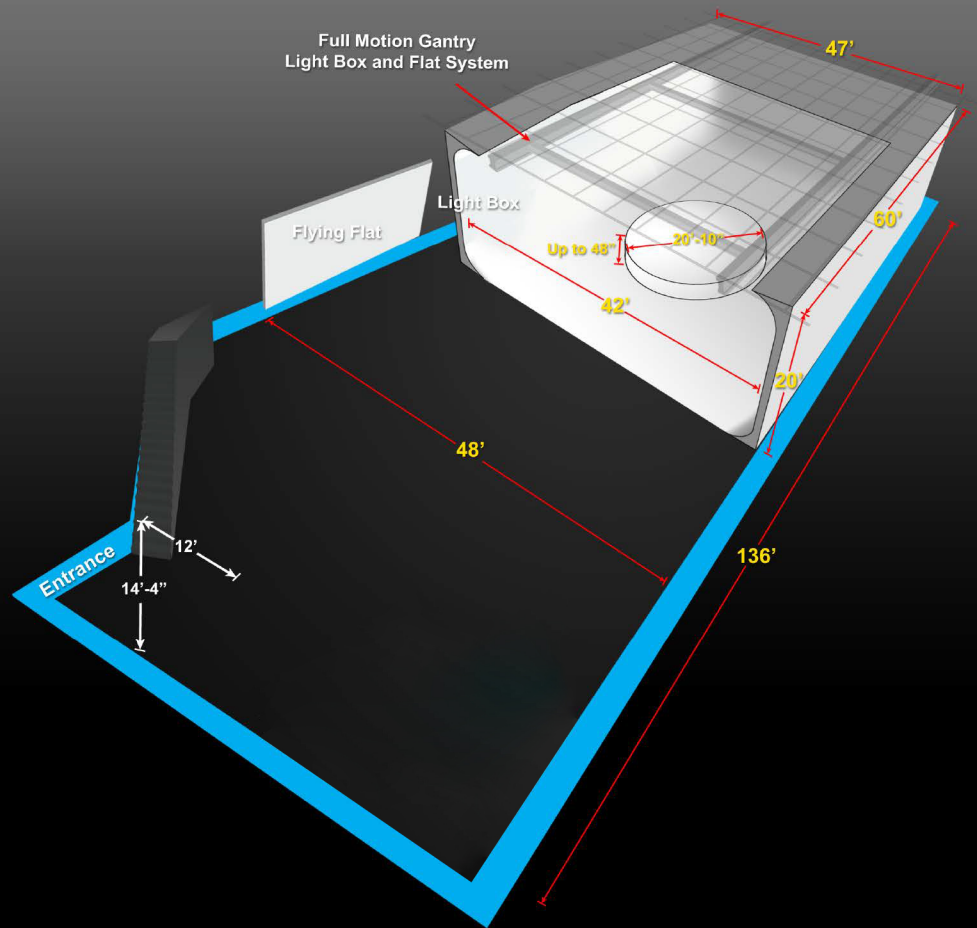

310.762.1360 • 20434 S. Santa Fe Ave. Long Beach, CA 90810

310.762.1360 • 20434 S. Santa Fe Ave. Long Beach, CA 90810

310.762.1360 • 20434 S. Santa Fe Ave. Long Beach, CA 90810

Stage 2 Features:

- 140'x50'x25'
- 3-Wall CYC
- DSL Access
- Rotating and Elevating Turntable
- Fisher Light Boxes and Flying Flats
- Full-Motion Gantry System
- Light Grid System

310.762.1360 • 20434 S. Santa Fe Ave. Long Beach, CA 90810

THUNDER

PRODUCTION | BROADCASTING | GAMING

1.855.5.THUNDER
310.762.1360
WWW.THUNDERSTUDIOS.COM

NORTH GATE

STUDIO PARKING

MAIN ENTRANCE

SECURITY ENTRANCE

PRODUCTION PARKING

SOUTH GATE
SECURITY CHECK

ESPORTS CENTER ACCESS

SANITARY STATION

ZONE 1

ZONE 2

ZONE 3

ZONE 4

ZONE 5

LOADING DOCK

BACKLOT