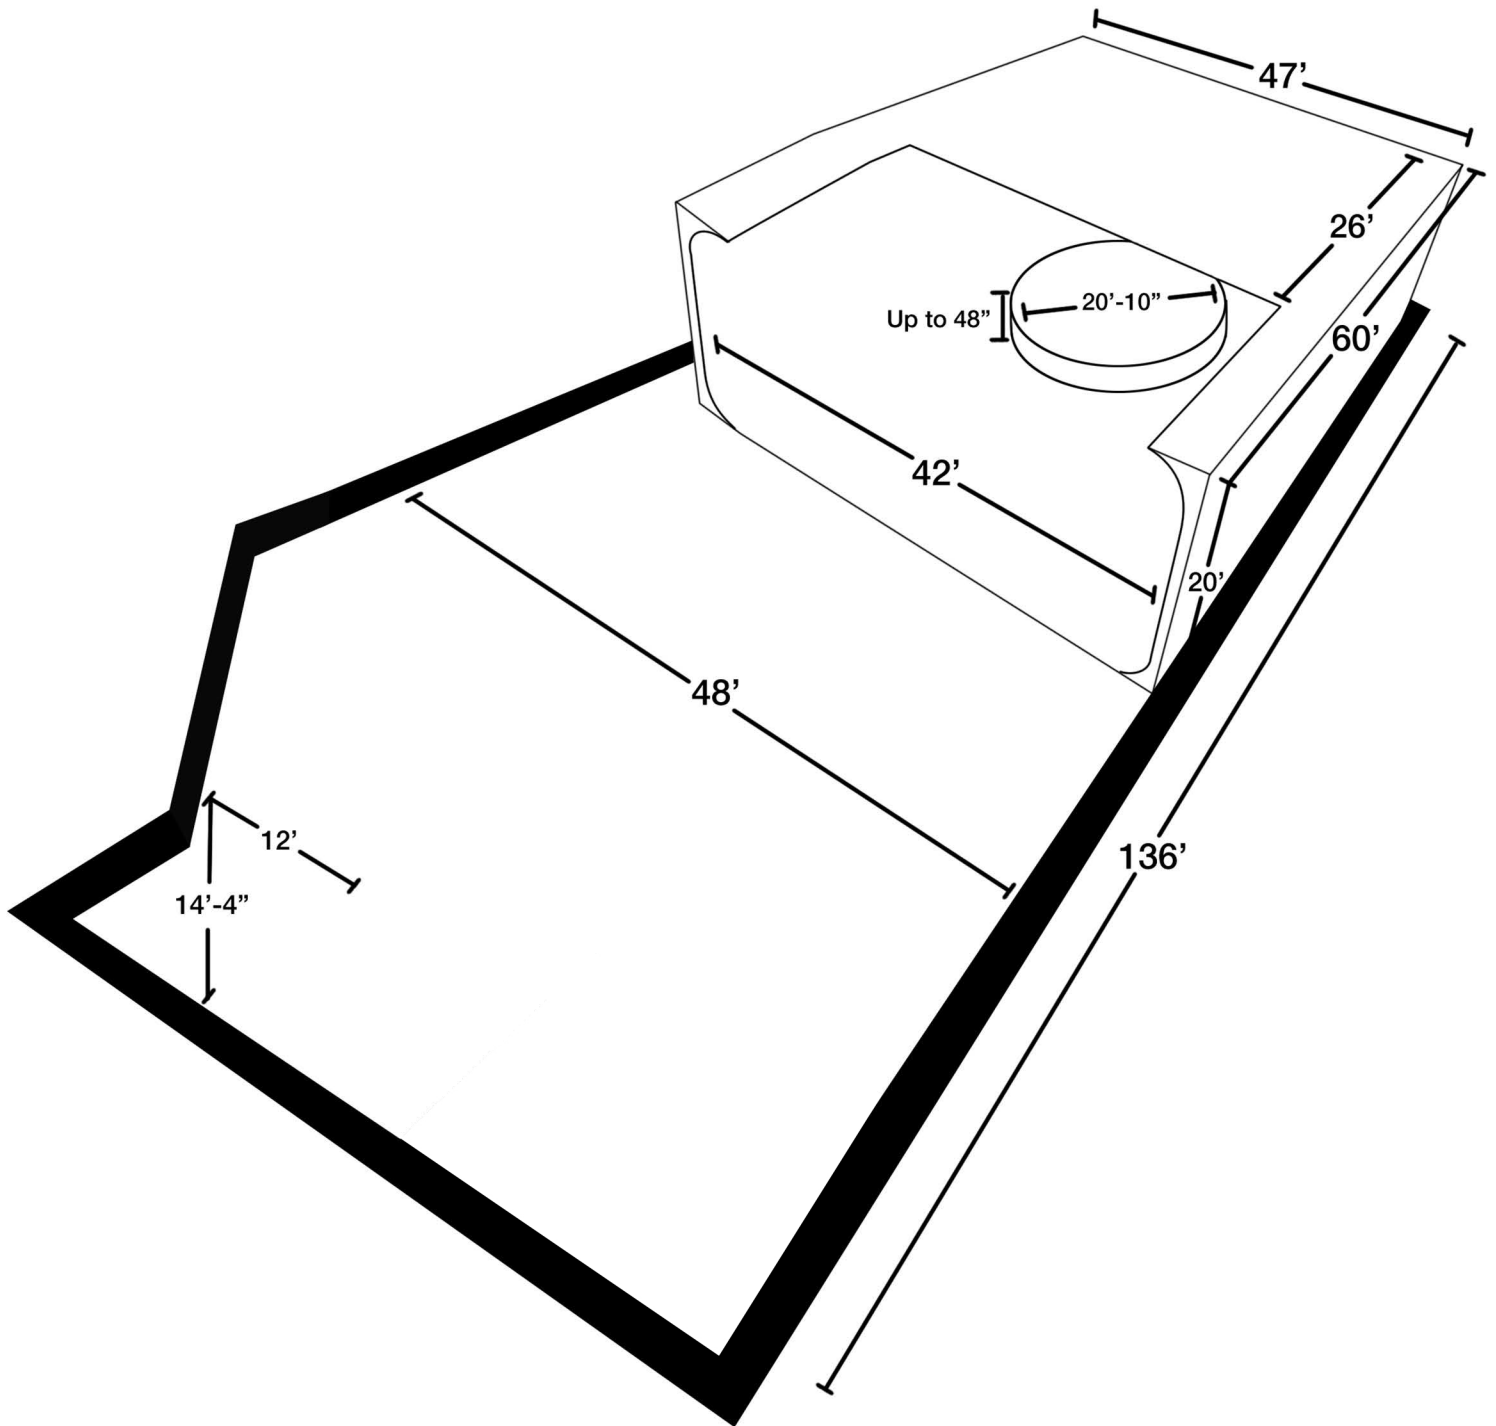

310.762.1360 • 20434 S. Santa Fe Ave. Long Beach, CA 90810