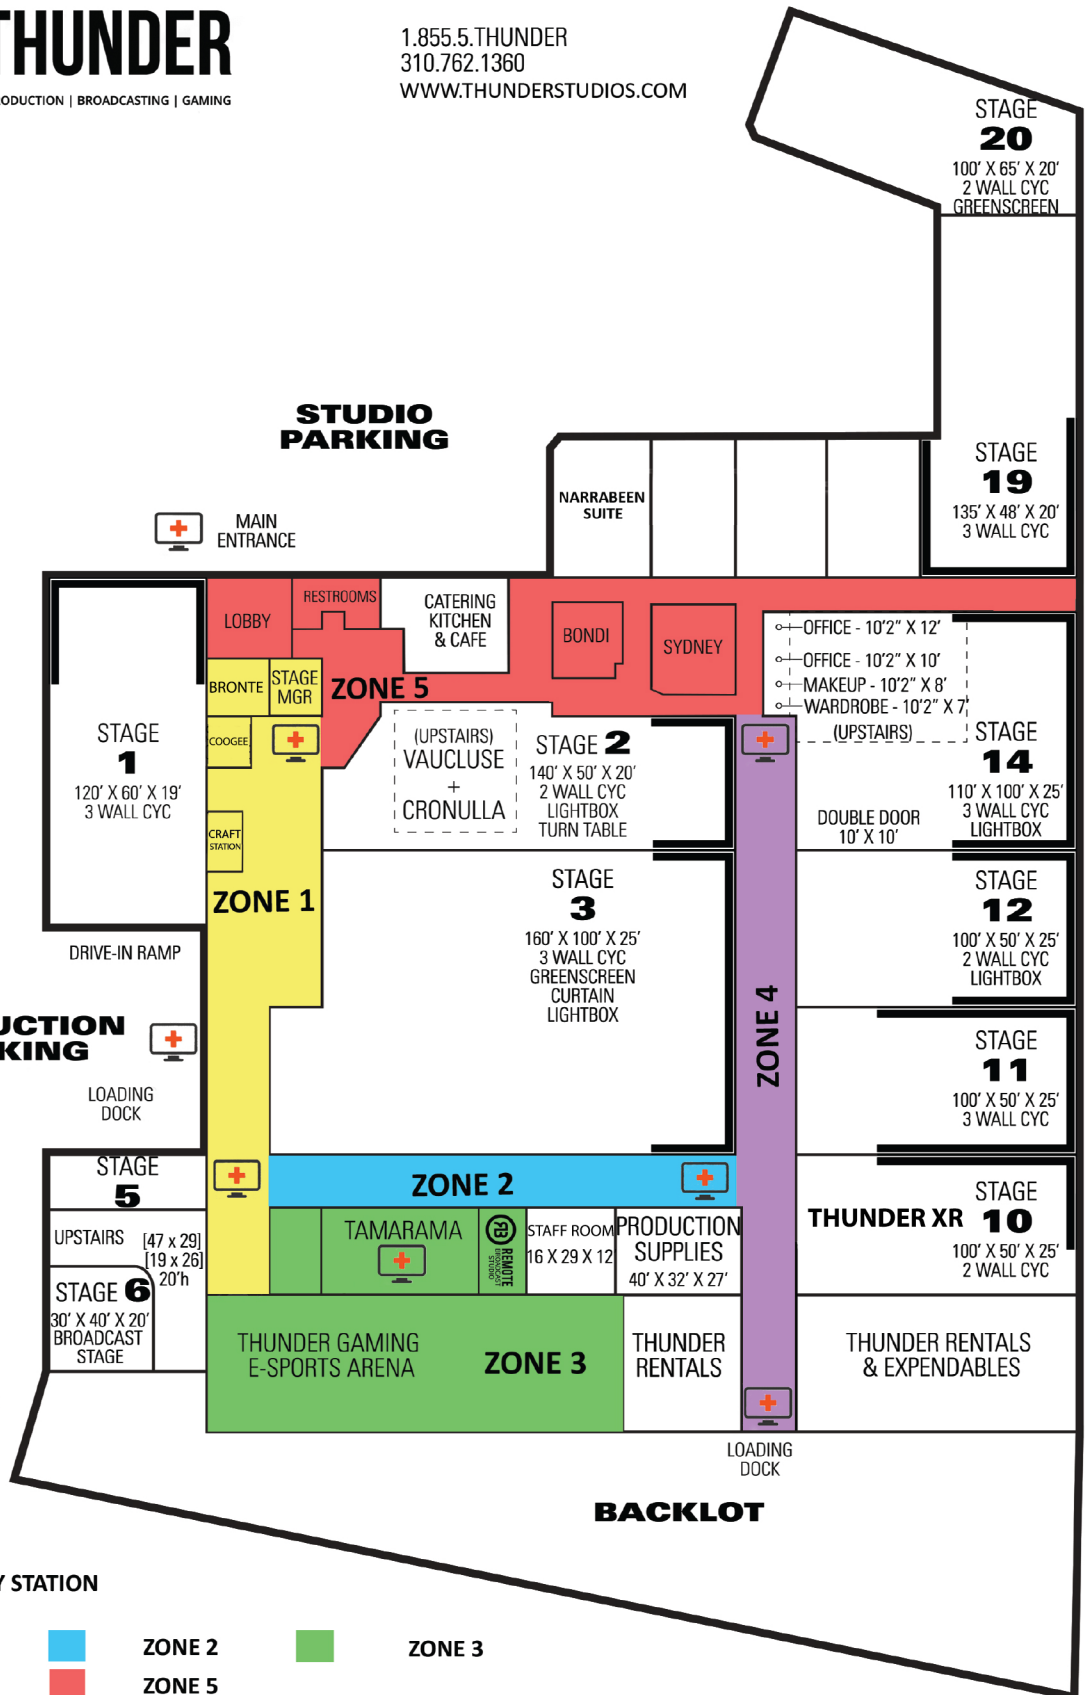

310.762.1360 • 20434 S. Santa Fe Ave. Long Beach, CA 90810

310.762.1360 • 20434 S. Santa Fe Ave. Long Beach, CA 90810

310.762.1360 • 20434 S. Santa Fe Ave. Long Beach, CA 90810

Stage 2 Features:

- 140'x50'x25'
- 3-Wall CYC
- DSL Access
- Rotating and Elevating Turntable
- Fisher Light Boxes and Flying Flats
- Full-Motion Gantry System
- Light Grid System

PRODUCTION PARKING

SOUTH GATE
SECURITY CHECK

ESPORTS CENTER ACCESS

SANITARY STATION

ZONE 1

ZONE 2

ZONE 3

ZONE 4

ZONE 5

LOADING DOCK

BACKLOT