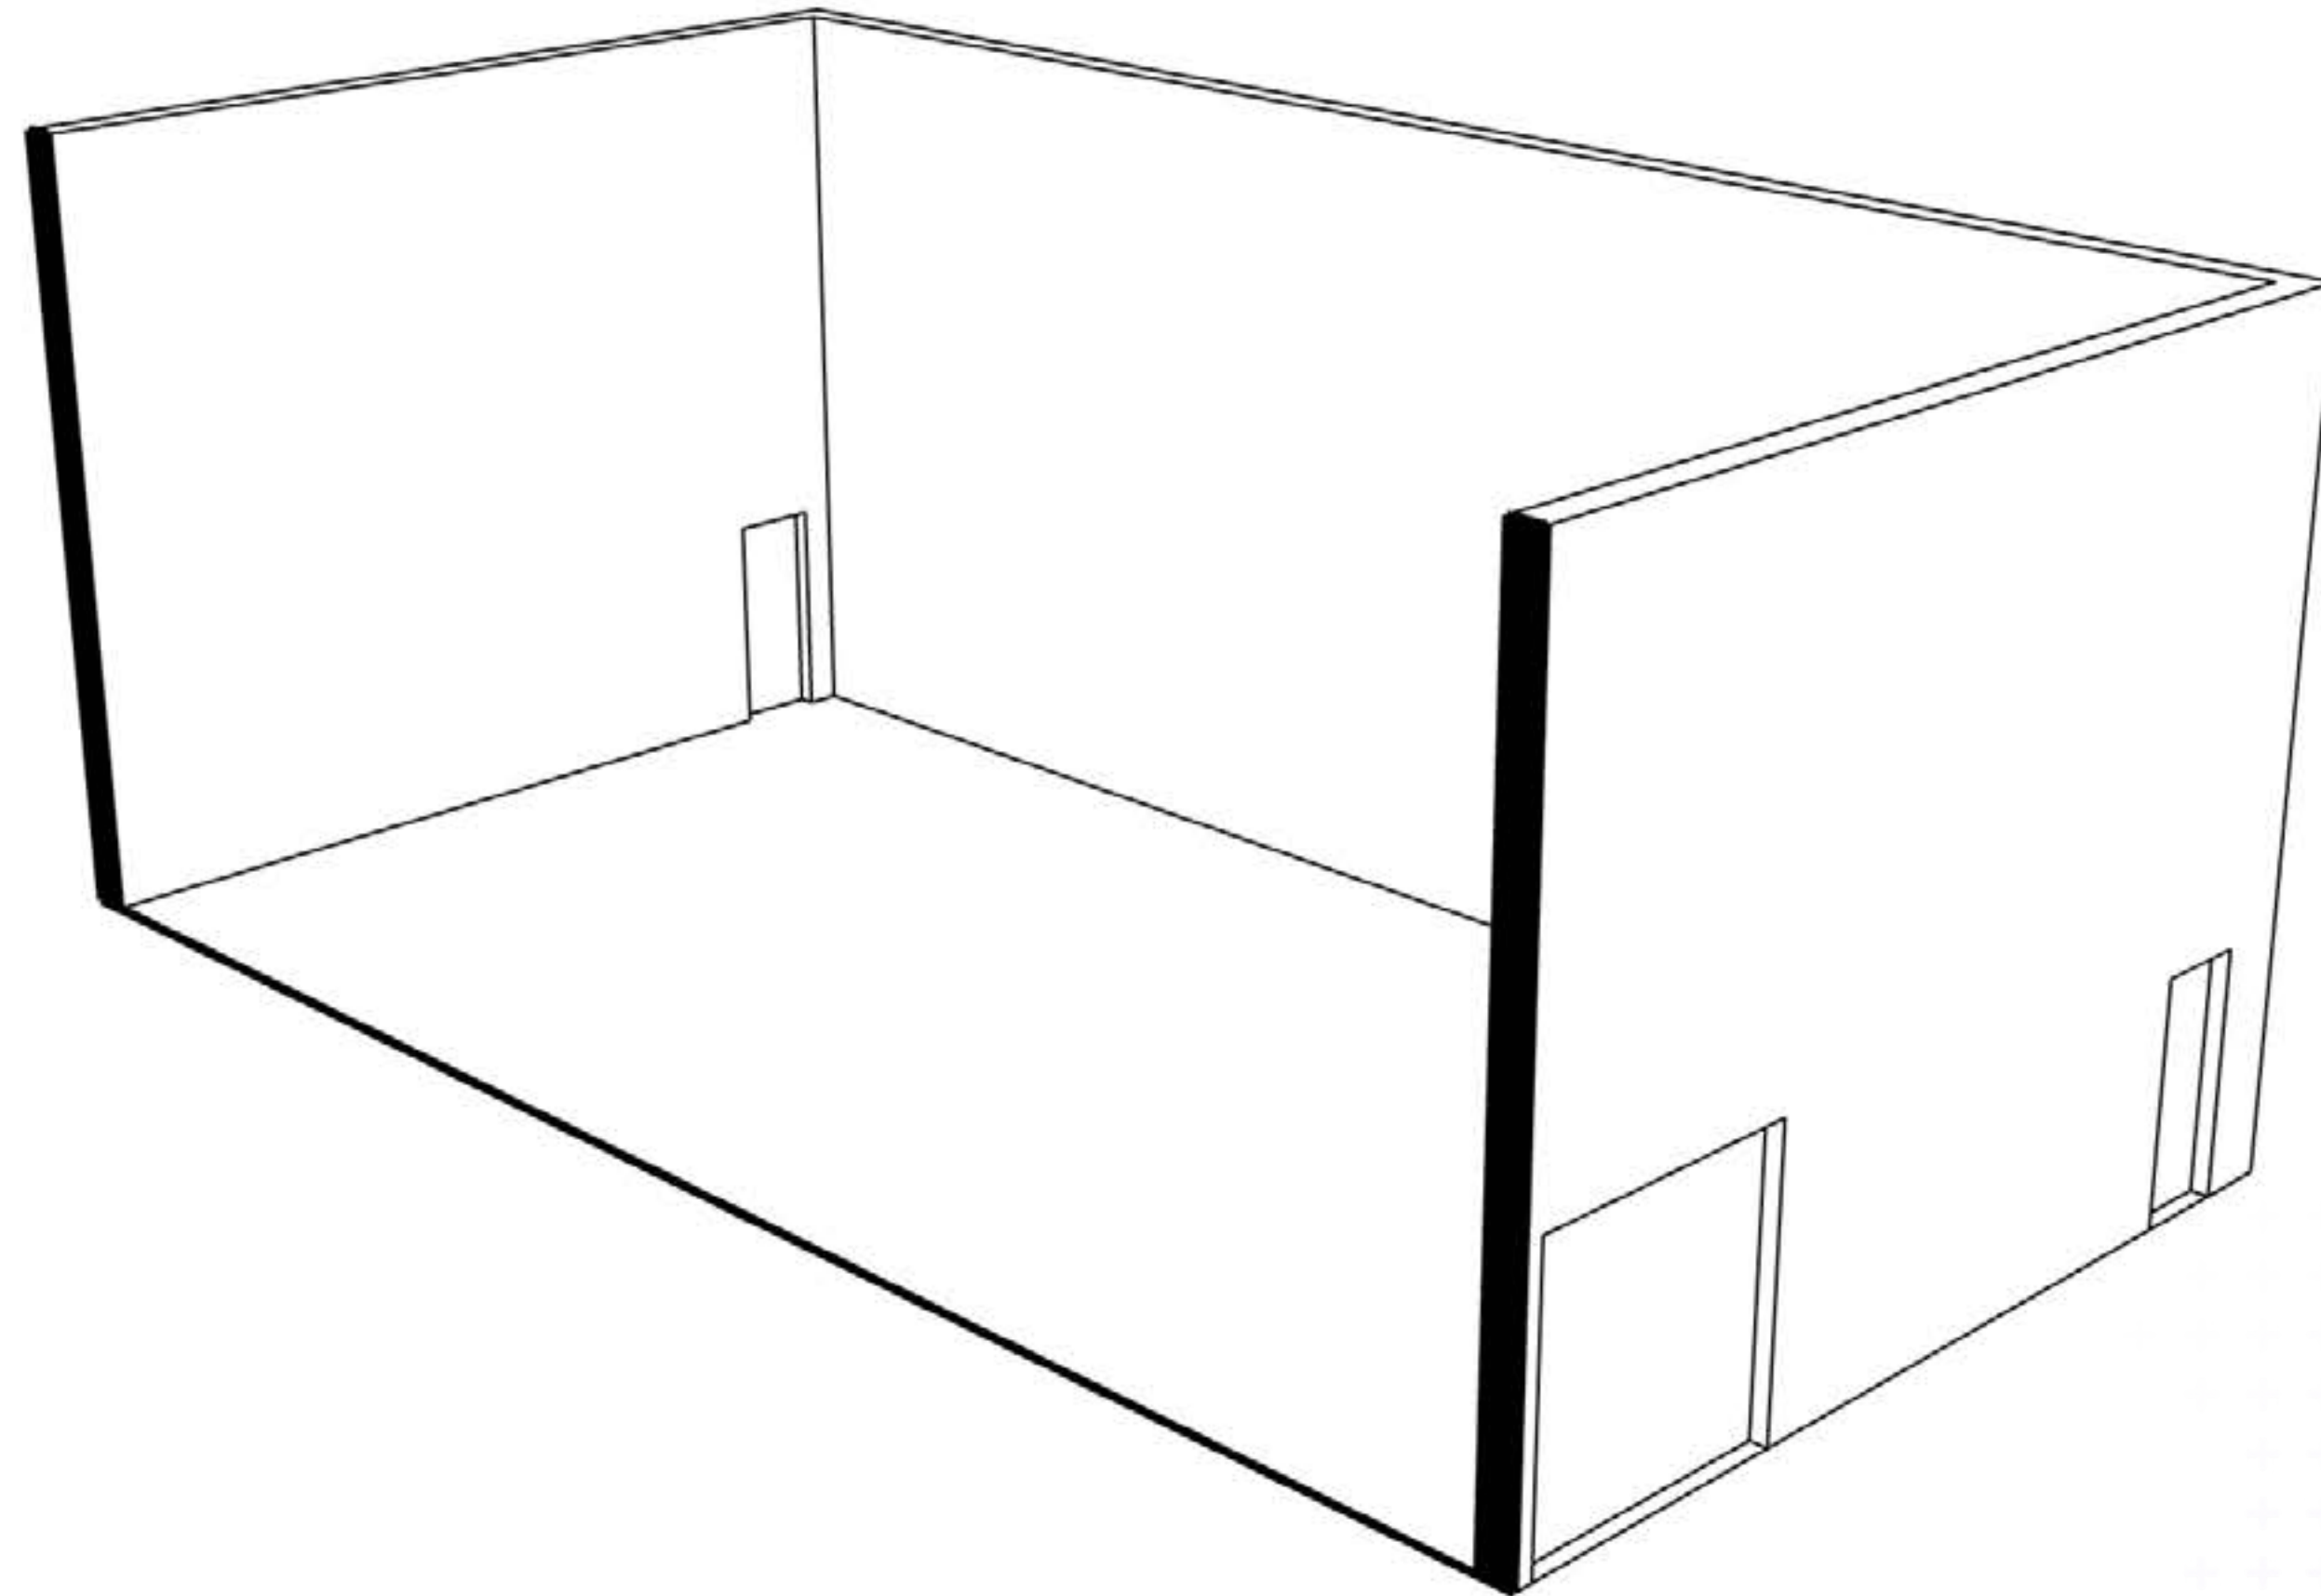

Stage 5 Iso

Features

- 1,700 SQF
- W30' 55' H23'
- Paper Seamless CYC included for small photo shoots
- Full Grid
- Concrete Floors
- Dedicated ethernet access up to 1 Gbps available**

Perfect for Photos + Wardrobe Space

Description

Dedicated Photo Stage, Paper Seamless CYC, Full Grid, Gas Line

Size

1700 SQF
W30' 55' H23'

[Click Here to Access our 3D Tour](#)