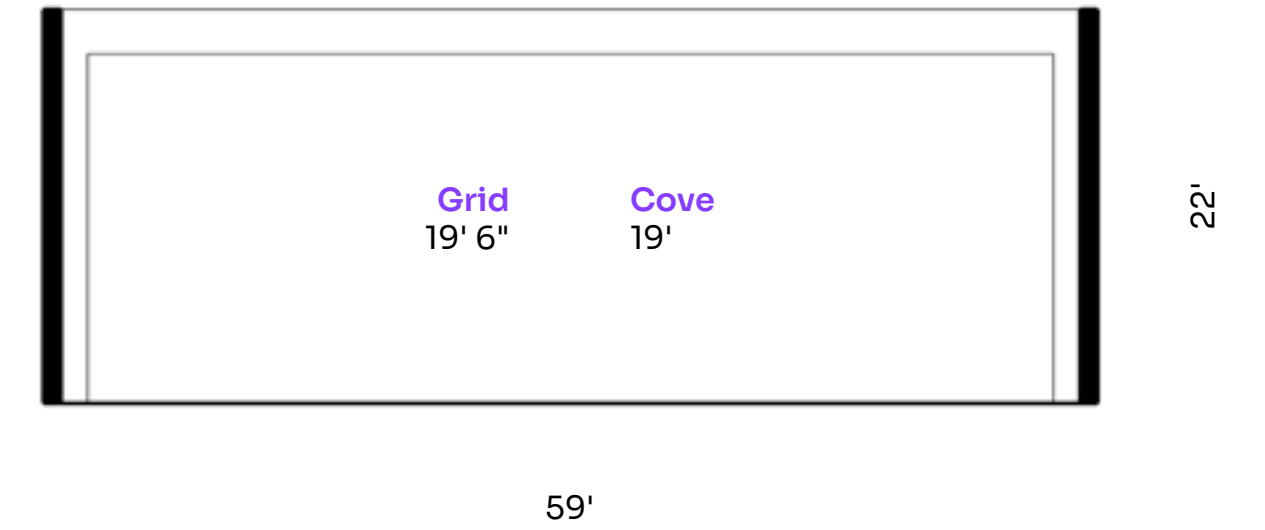

Description

3-Wall CYC, Soundproof, Full Motion Gantry System, Water Set Capability, Gas Line

Size

7,400 SQF
W60' D124' H23'

A. South Elevation Section Stage Configuration

West Elevation Stage Doors

[Click Here to Access our 3D Tour](#)