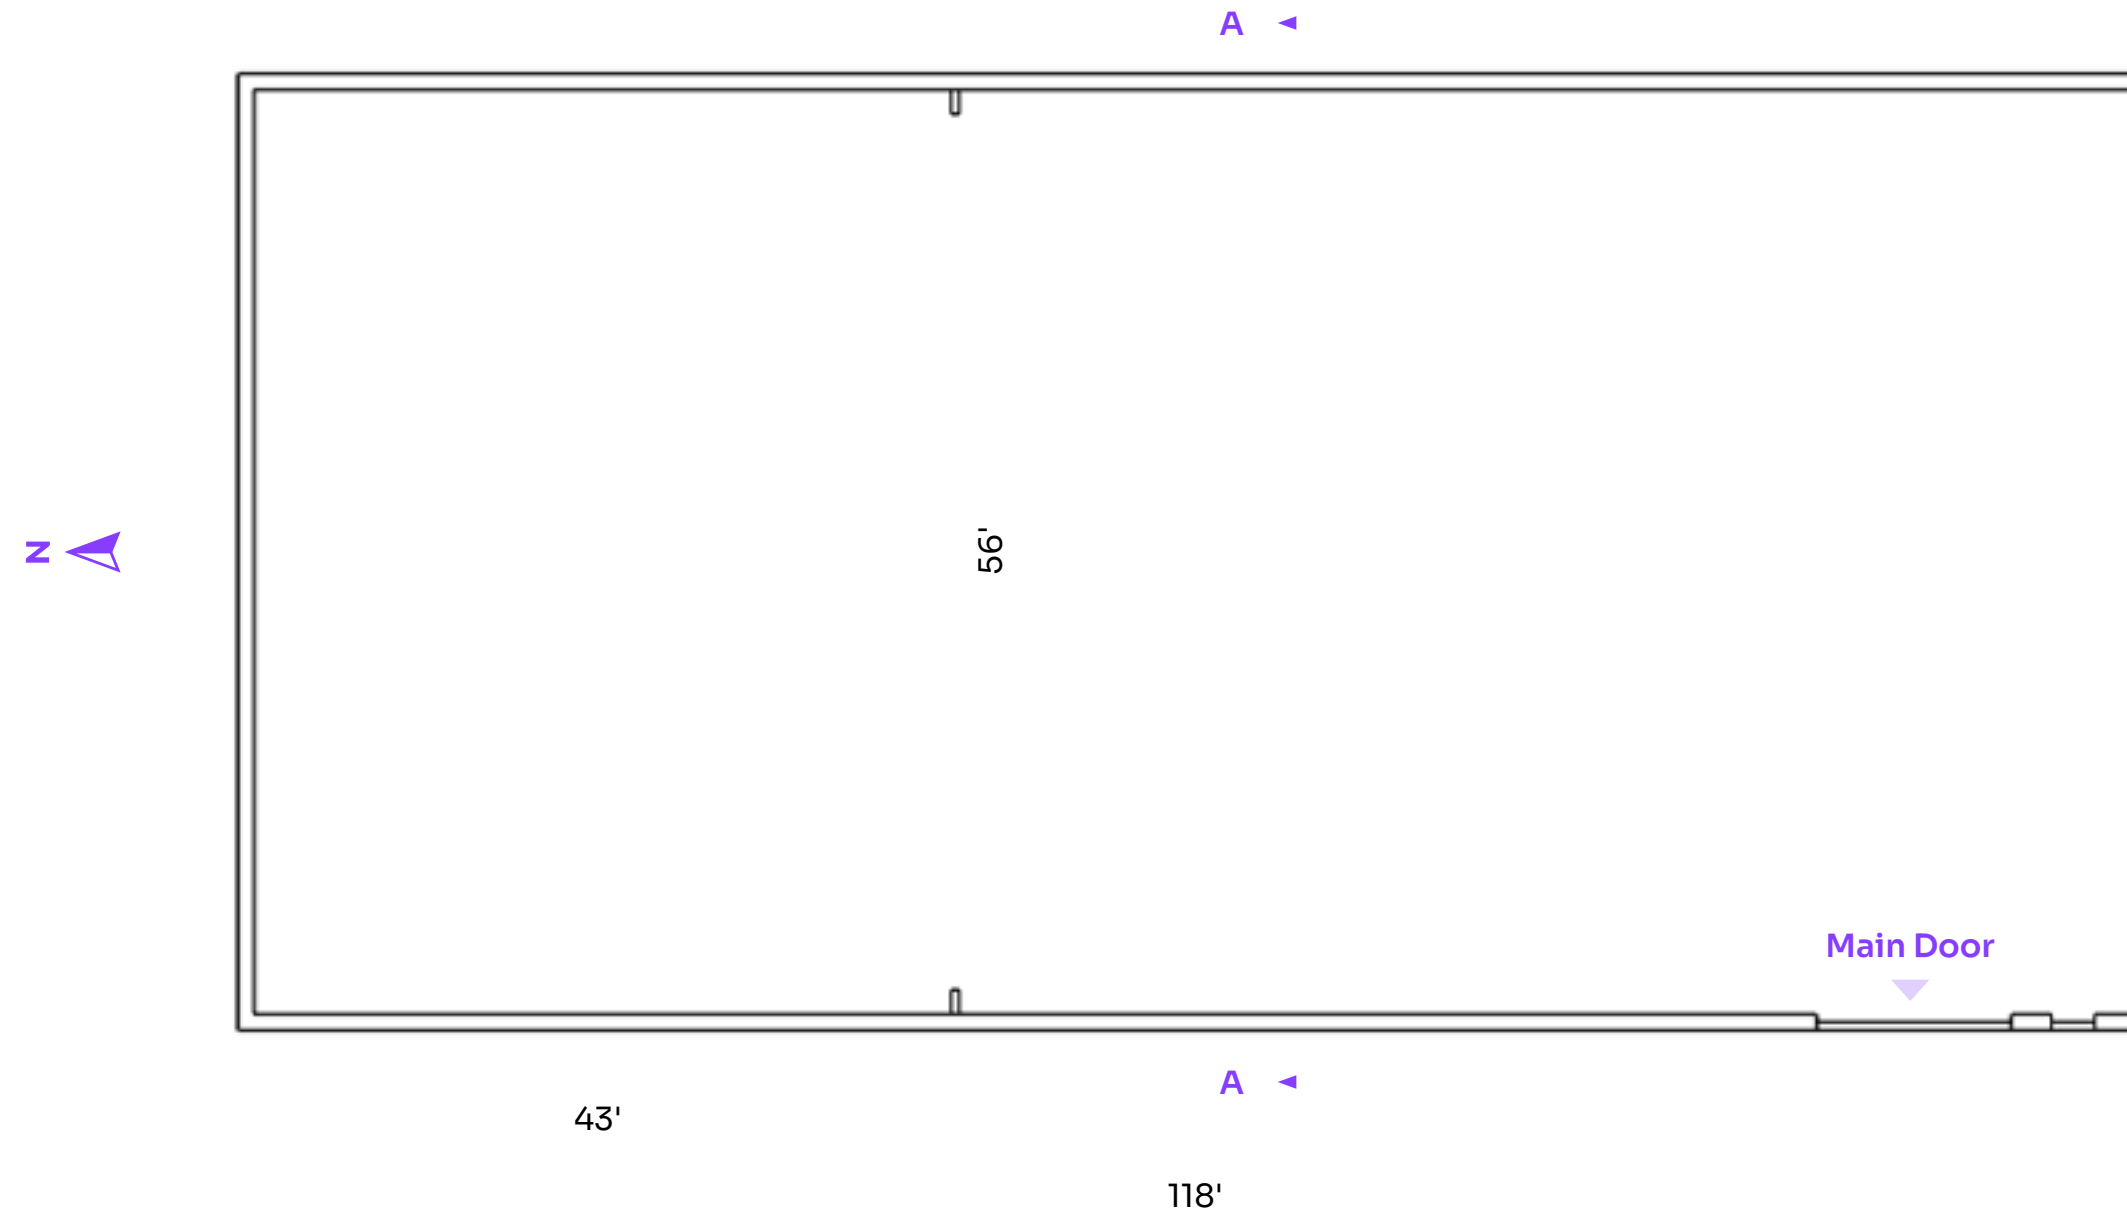

Description

3-Wall CYC, Soundproof, Full Motion Gantry System, Water Set Capability, Gas Line

Size

7,400 SQF
W60' D124' H23'

Stage 1 Plan

Features

- W60' D120' H19'
- 3-Wall CYC
- Direct Parking Lot Access
- DSL Access
- Fisher Flats Available

Description

3-Wall CYC, Soundproof, Full Motion Gantry System, Water Set Capability, Gas Line

Size

7,400 SQF
W60' D124' H23'

A. South Elevation Section Stage Configuration

West Elevation Stage Doors

[Click Here to Access our 3D Tour](#)