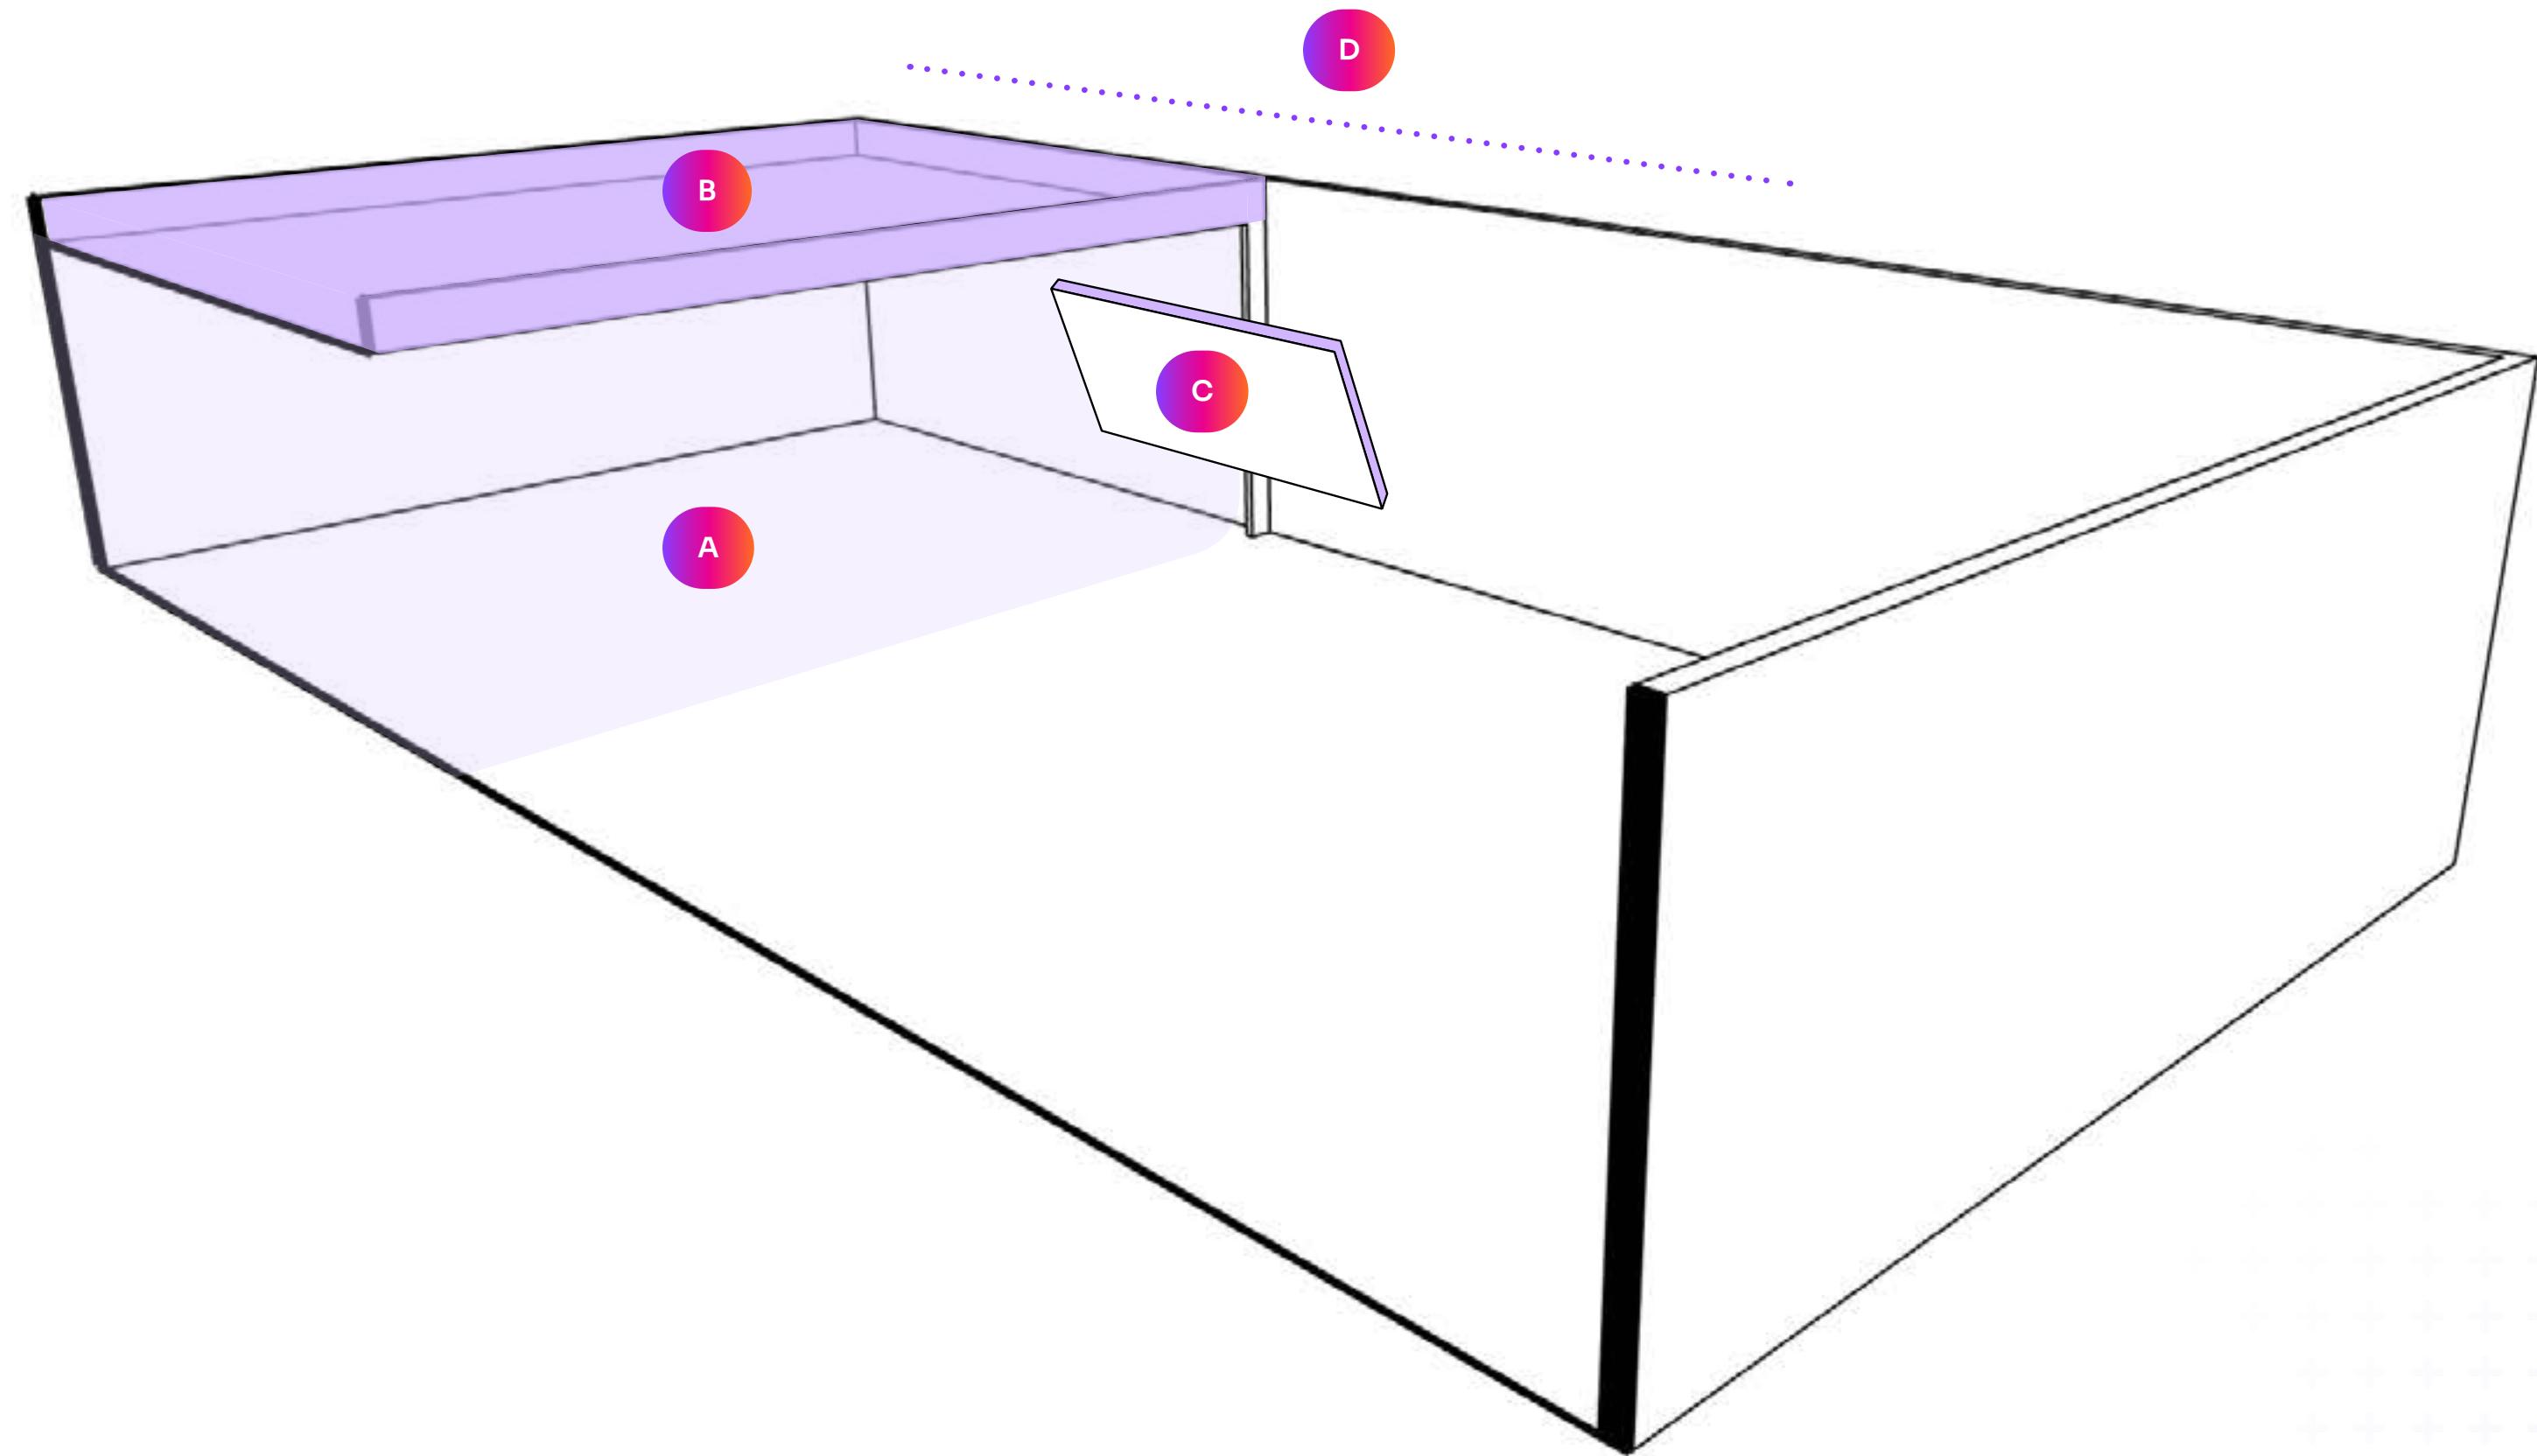

Description

3-Wall CYC, Soundproof, Full Motion Gantry System, Water Set Capability, Gas Line

Size

7,400 SQF
W60' D124' H23'

A. South Elevation Section Stage Configuration

West Elevation Stage Doors

[Click Here to Access our 3D Tour](#)

Stage 1 Iso

Features

- W60' D120' H19'
- 3-Wall CYC
- Direct Parking Lot Access
- DSL Access
- Fisher Flats Available

Key

- A. 3-Wall CYC
W56' D43' H22'
- B. Full Motion Gantry System and Flat System
W59' D47'
- C. Flying Flat
- D. Light Grid 80'

Description

3-Wall CYC, Soundproof, Full Motion Gantry System, Water Set Capability, Gas Line

Size

7,400 SQF
W60' D124' H23'

[Click Here to Access our 3D Tour](#)

Stage 1 Highlights

Results

TV Series