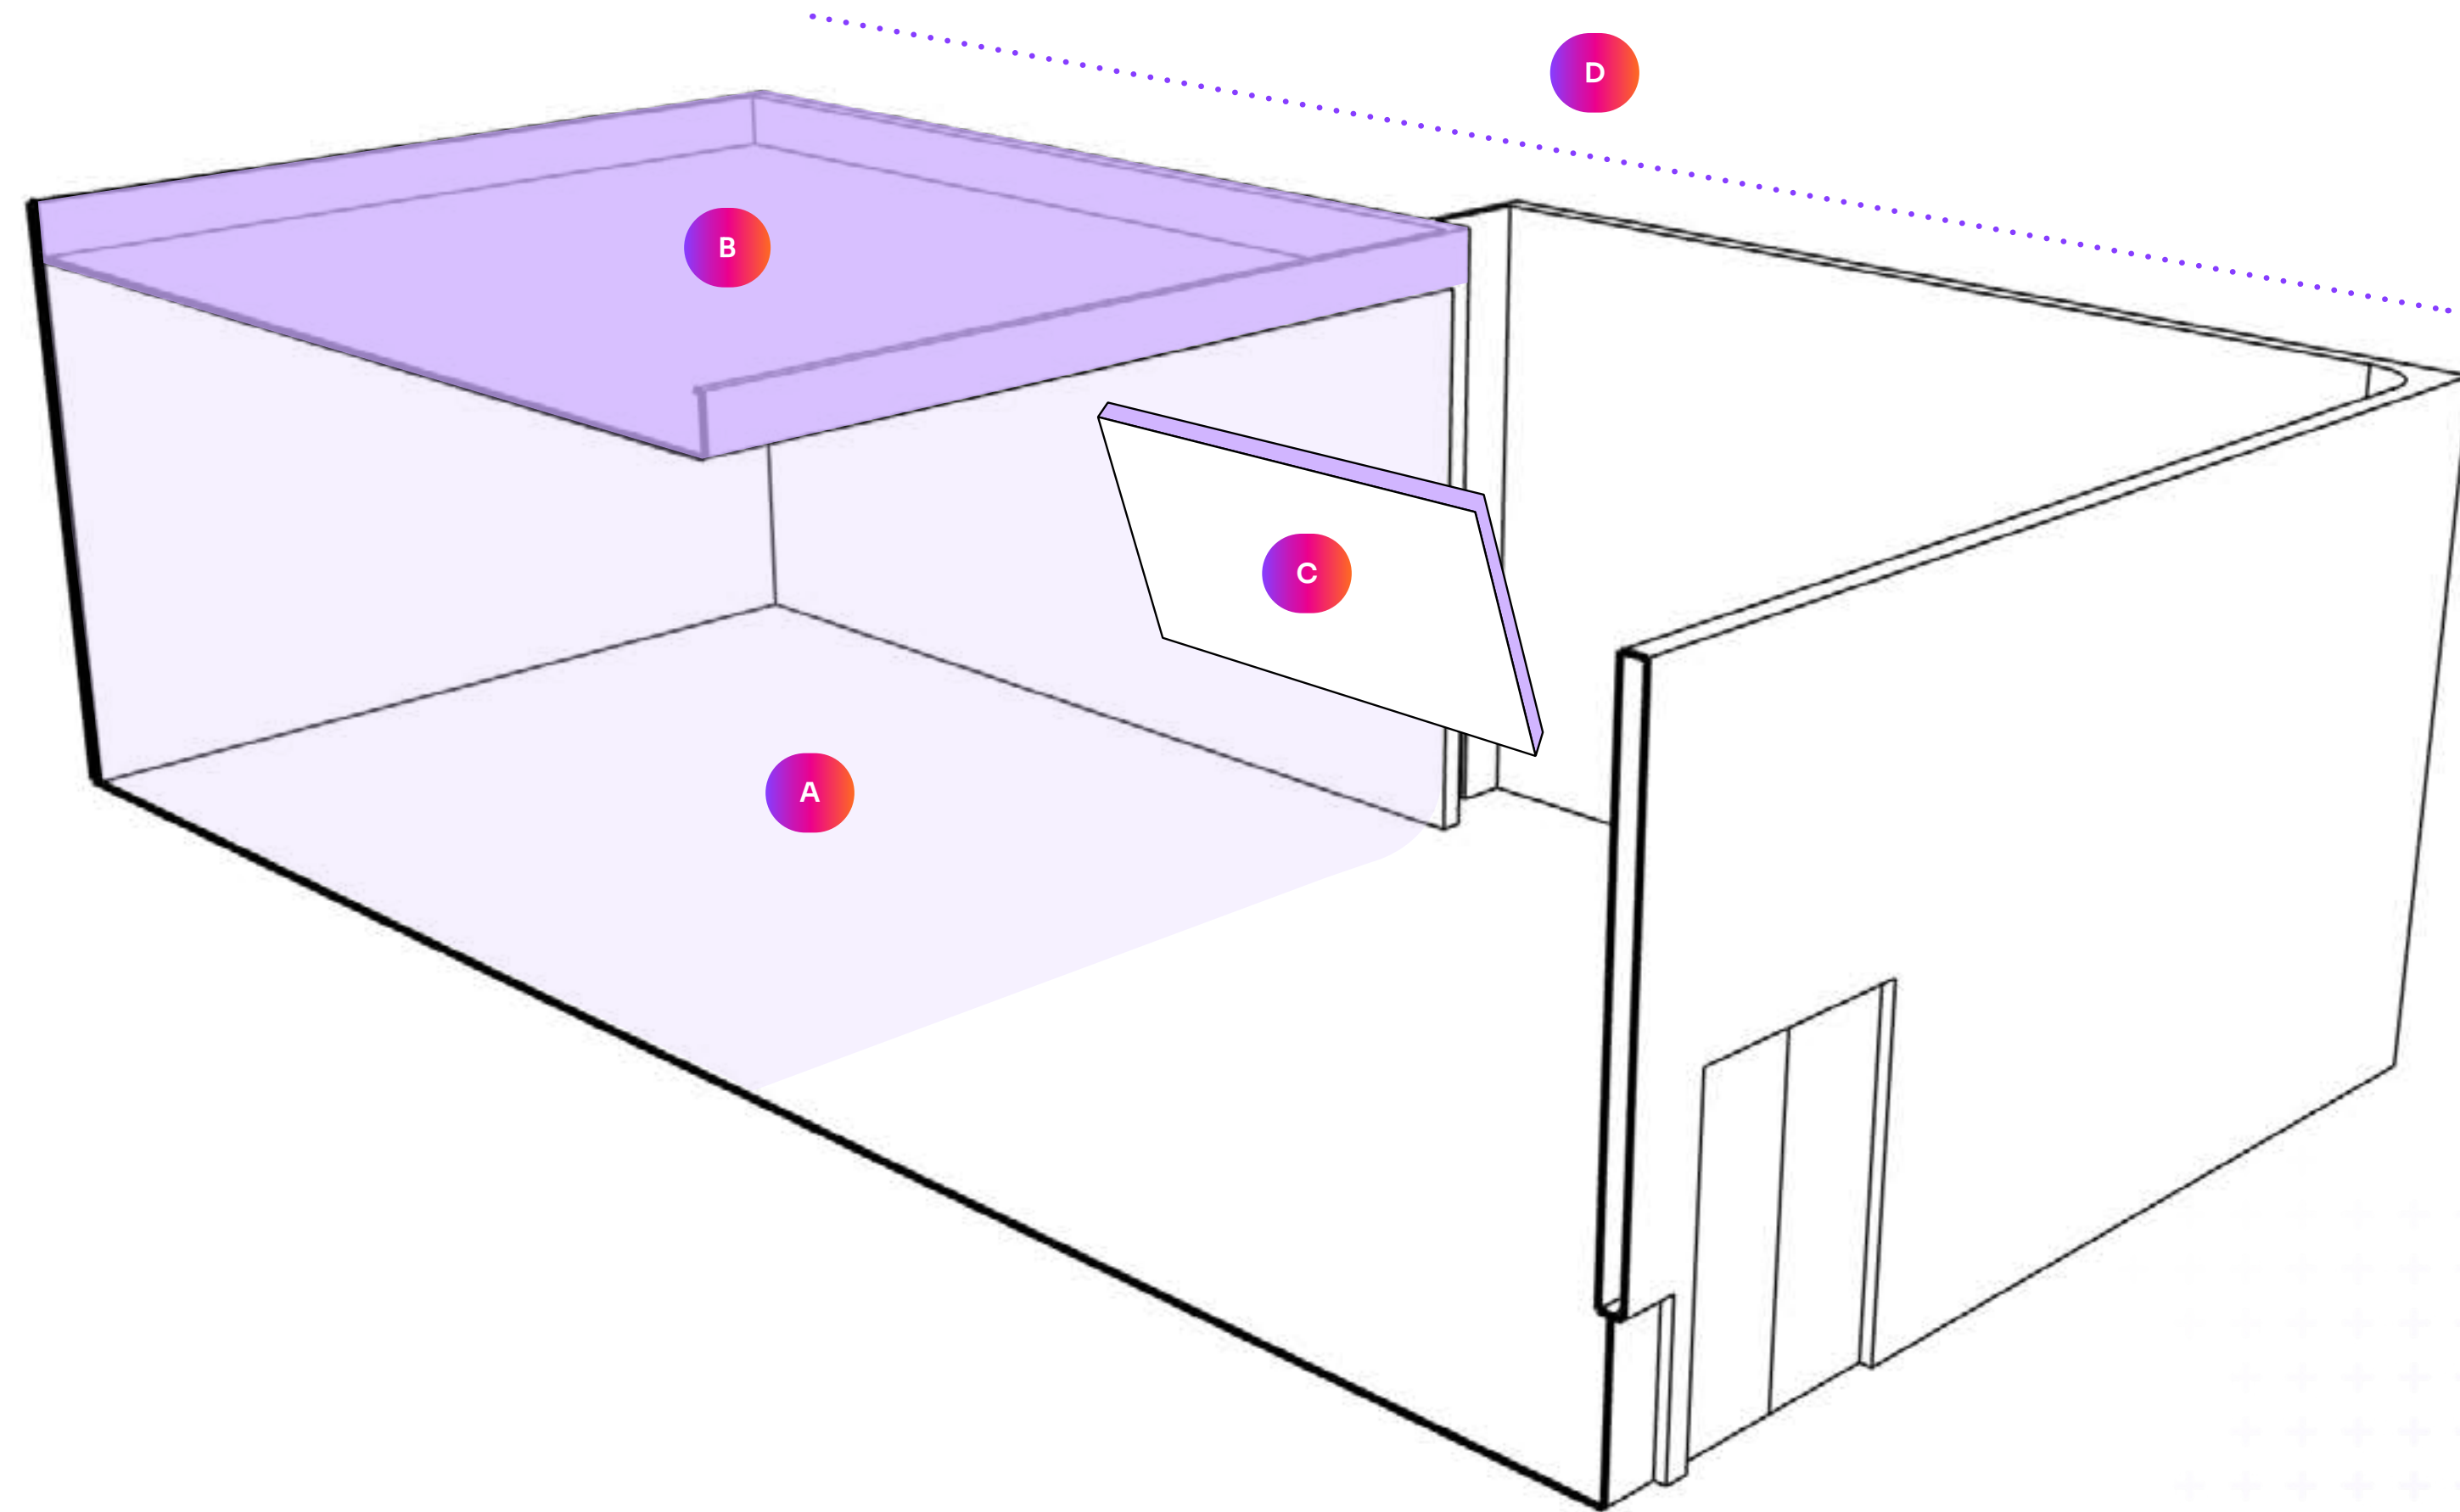

Key

A. 3-Wall CYC

W42' 6" D49' 7" D23' 6"

B. Full Motion Gantry System

W42' 6" D49' 7"

C. Flying Flat

D. Light Grid 26' AFF

Dedicated Pre-Lit Green

Description

3-Wall CYC, Green Screen; Motion Capture, SloMo, and Volumetric Capture capabilities; Pre-Lit LED, Full Motion Gantry System, Full Grid

Size

5,000 SQF
W50' D100' H28'

[Click Here to Access our 3D Tour](#)