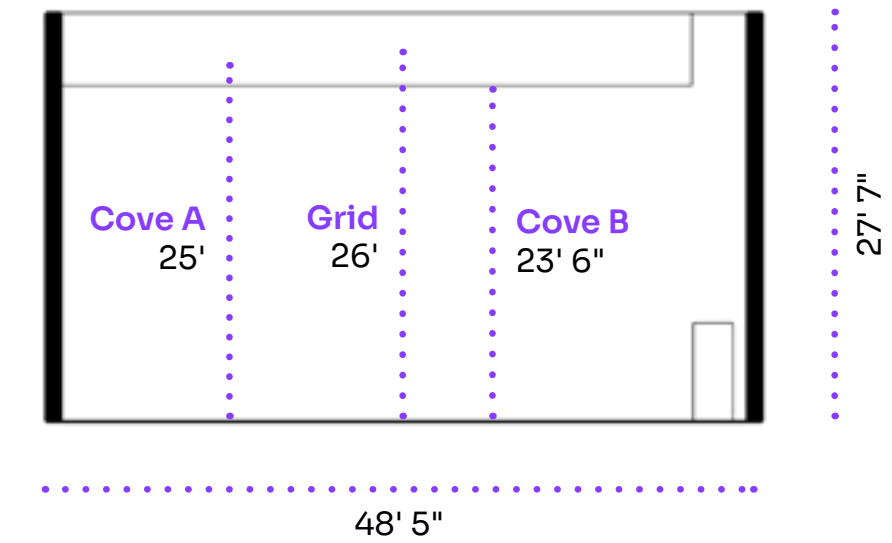

Take your set to the next level with an internal elephant door linkage to Stage 10, our XR Stage.

Details

- 5,000 SQF
- W50' D100' H28'
- 3-Wall CYC
- Motion Capture, SloMo, and Volumetric Capture capabilities
- Dedicated Green
- Pre-Lit LED
- Interconnects with Stage 10 via 10'X10' elephant doors
- Concrete Floors
- 1 (16'X40') Flying Flat
- Full Motion Gantry System
- Full Grid
- Dedicated ethernet access up to 1 Gbps available**
- Accessible by Vehicle

Description

3-Wall CYC, Green Screen; Motion Capture, SloMo, and Volumetric Capture capabilities; Pre-Lit LED, Full Motion Gantry System, Full Grid

Size

5,000 SQF
W50' D100' H28'

Stage 11 Plan

Features

- 5,000 SQF
- W50' D100' H28'
- 3-Wall CYC
- Motion Capture, SloMo, and Volumetric Capture capabilities
- Dedicated Green
- Pre-Lit LED
- Interconnects with Stage 10 via 10'X10' elephant doors
- Concrete Floors
- 1 (16'X40') Flying Flat
- Full Motion Gantry System
- Full Grid
- Dedicated ethernet access up to 1 Gbps available**
- Accessible by Vehicle

Dedicated Pre-Lit Green

Description

3-Wall CYC, Green Screen; Motion Capture, SloMo, and Volumetric Capture capabilities; Pre-Lit LED, Full Motion Gantry System, Full Grid

Size

5,000 SQF
W50' D100' H28'

A. South Elevation Section Stage Configuration

Description

3-Wall CYC, Green Screen; Motion Capture, SloMo, and Volumetric Capture capabilities; Pre-Lit LED, Full Motion Gantry System, Full Grid

Size

5,000 SQF
W50' D100' H28'

[Click Here to Access our 3D Tour](#)