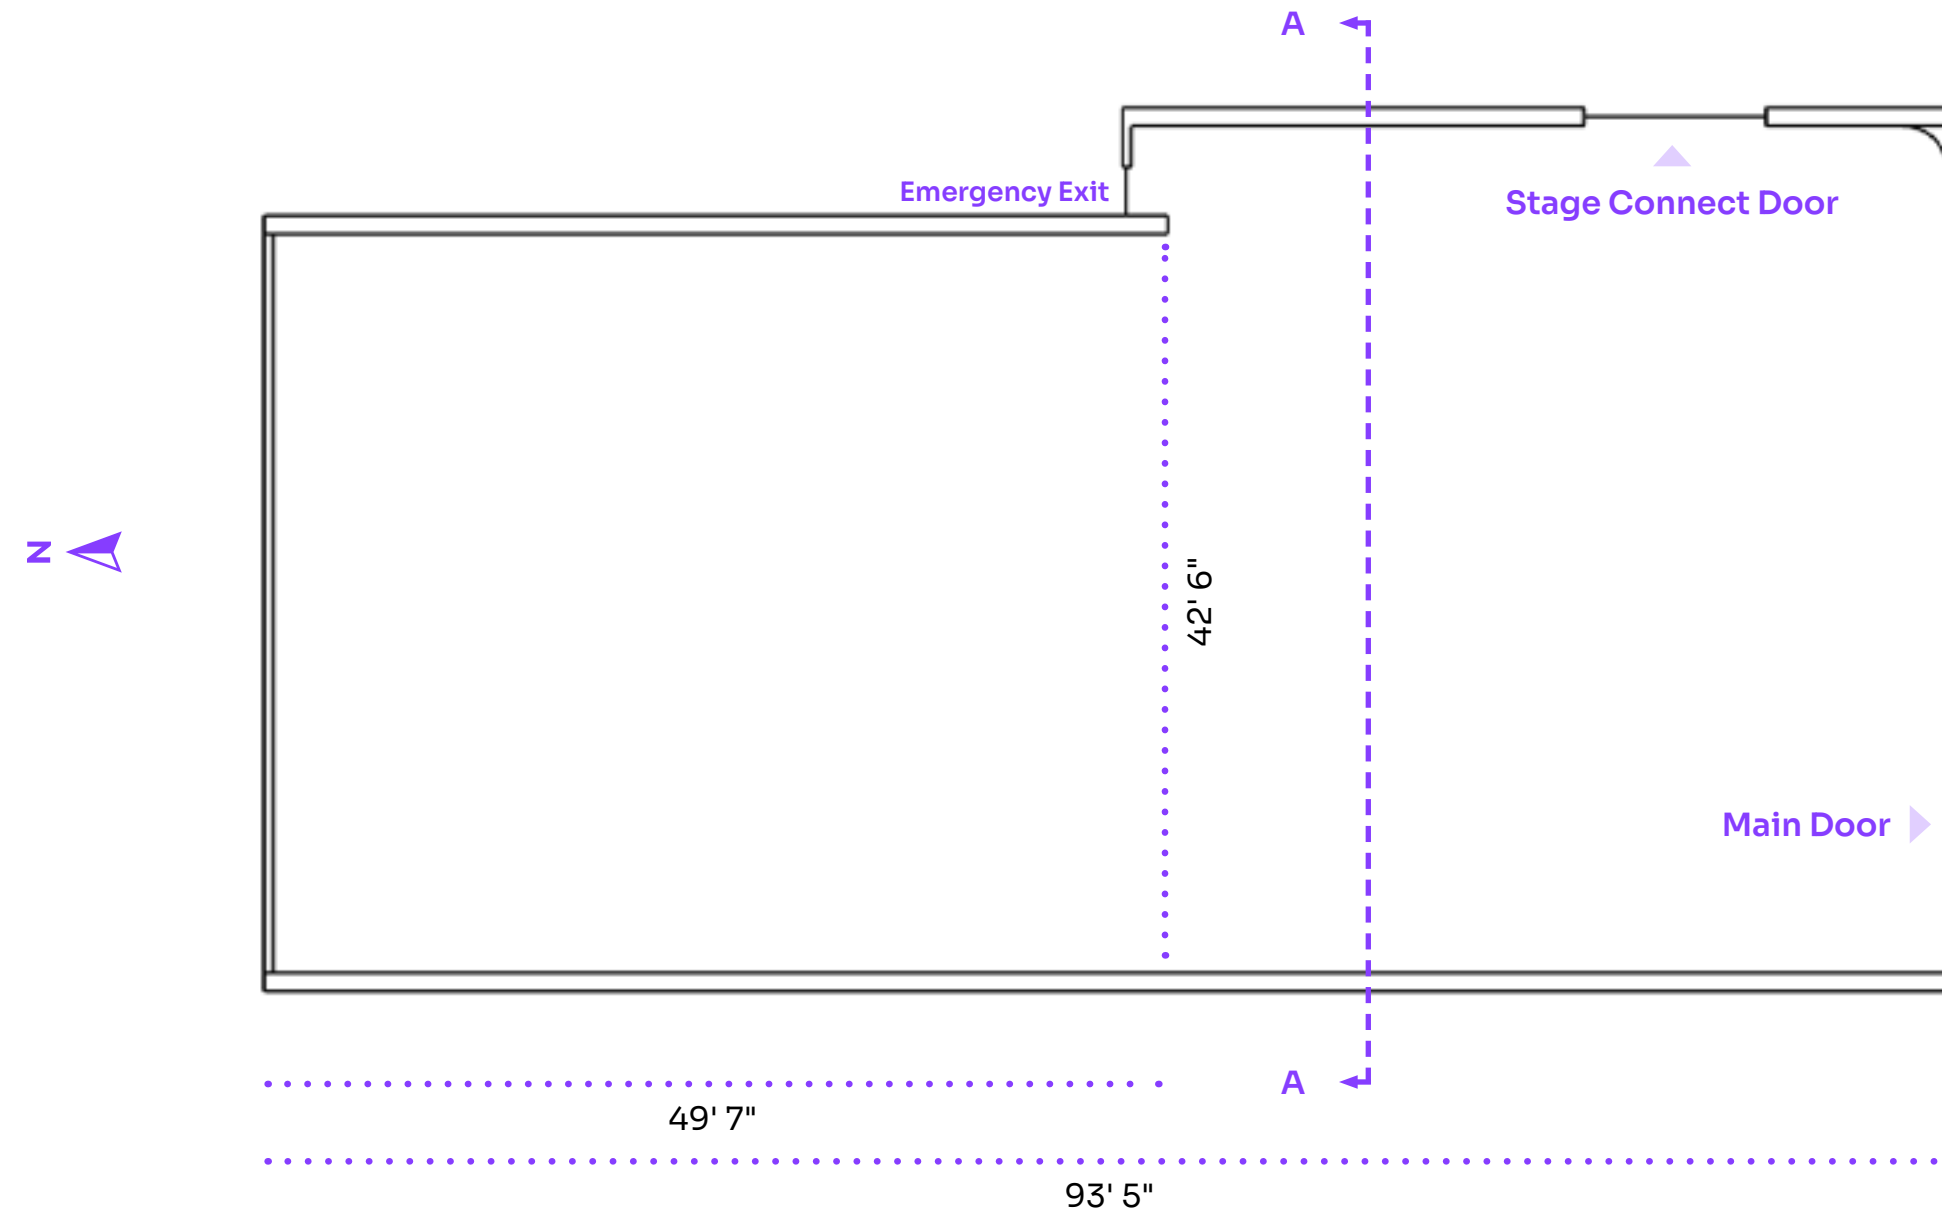

Take your set to the next level with an internal elephant door linkage to Stage 10, our XR Stage.

Details

- 5,000 SQF
- W50' D100' H28'
- 3-Wall CYC
- Motion Capture, SloMo, and Volumetric Capture capabilities
- Dedicated Green
- Pre-Lit LED
- Interconnects with Stage 10 via 10'X10' elephant doors
- Concrete Floors
- 1 (16'X40') Flying Flat
- Full Motion Gantry System
- Full Grid
- Dedicated ethernet access up to 1 Gbps available**
- Accessible by Vehicle

Description

3-Wall CYC, Green Screen; Motion Capture, SloMo, and Volumetric Capture capabilities; Pre-Lit LED, Full Motion Gantry System, Full Grid

Size

5,000 SQF
W50' D100' H28'

Stage 11 Plan

Features

- 5,000 SQF
- W50' D100' H28'
- 3-Wall CYC
- Motion Capture, SloMo, and Volumetric Capture capabilities
- Dedicated Green
- Pre-Lit LED
- Interconnects with Stage 10 via 10'X10' elephant doors
- Concrete Floors
- 1 (16'X40') Flying Flat
- Full Motion Gantry System
- Full Grid
- Dedicated ethernet access up to 1 Gbps available**
- Accessible by Vehicle

Dedicated Pre-Lit Green

Description

3-Wall CYC, Green Screen; Motion Capture, SloMo, and Volumetric Capture capabilities; Pre-Lit LED, Full Motion Gantry System, Full Grid

Size

5,000 SQF
W50' D100' H28'

A. South Elevation Section Stage Configuration

South Elevation Stage Doors

East Elevation Stage Doors

[Click Here to Access our 3D Tour](#)

Stage 11 Iso

Features

- 5,000 SQF
- W50' D100' H28'
- 3-Wall CYC
- Motion Capture, SloMo, and Volumetric Capture capabilities
- Dedicated Green
- Pre-Lit LED
- Interconnects with Stage 10 via 10'X10' elephant doors
- Concrete Floors
- 1 (16'X40') Flying Flat
- Full Motion Gantry System
- Full Grid
- Dedicated ethernet access up to 1 Gbps available**
- Accessible by Vehicle