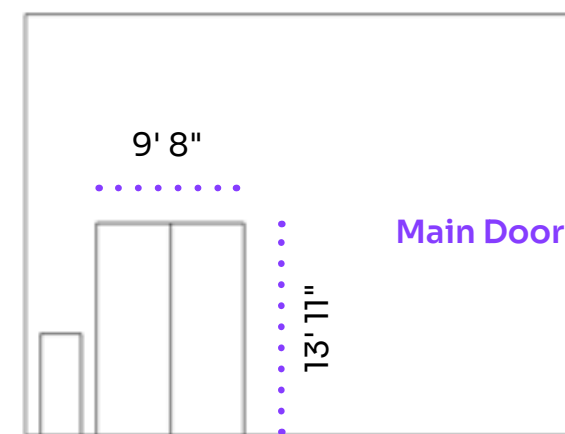

South Elevation Stage Doors